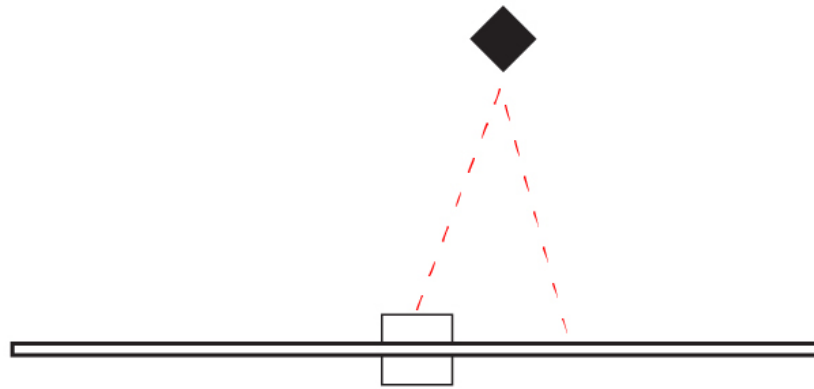

D43016-

PROJECT

TYPE

SPECIFIER

QUANTITY

DATE