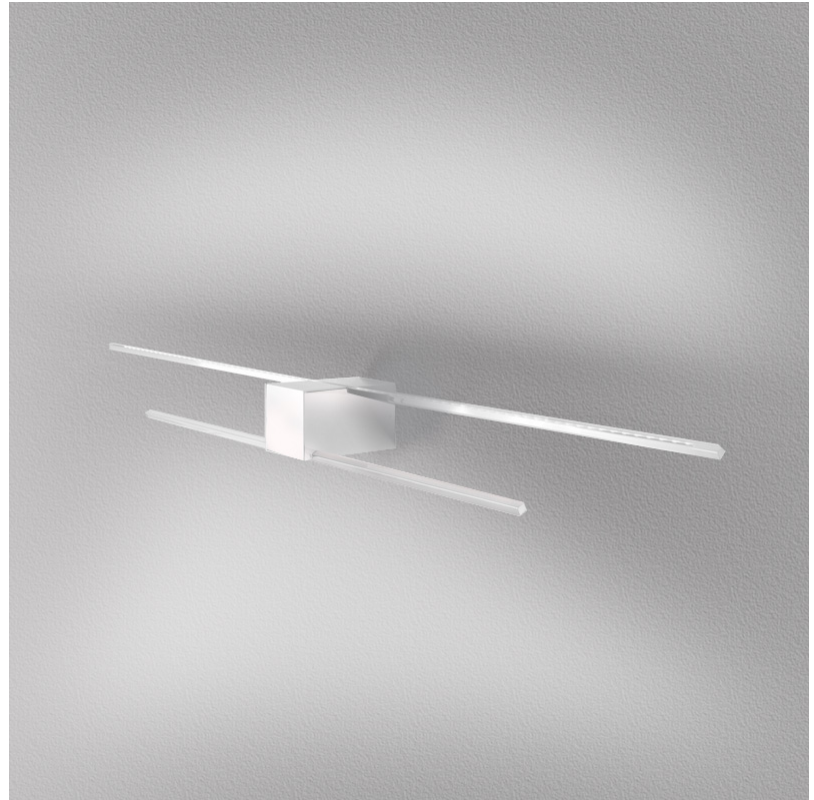

ORIZZONTE SURFACE

D43022- -

base number
Color   Finish
Temperature   Options

1. To build a product code in our configurator select the specify button on the base model # product page
2. To build a manual product code on this datasheet choose from the options listed below in blue font and add the suffix to the base model #

GENERAL

Series: Orizzonte
Brand: Icone
Division: Design
Mounting Type: Surface
Mounting Location: Wall
Subcategory: Picture Light

PHYSICAL

Shape: Rectangle
Length (mm): 900
Length (in): 35 ⁷/₁₆
Height (mm): 60
Height (in): 2 ³/₈
Extension (mm): 100
Extension (in): 3 ¹⁵/₁₆
Light Distribution: Direct / Indirect
Fixture Finish: WHI / CHR / BGD
Fixture Material: Brass

ELECTRICAL

Lamp Type: LED
Total Output Wattage (W): 15.36
Dimming: Non-Dimmable
Driver Included: Yes
Driver Location: Integrated
Driver Type: Constant Current - 120Vac
Driver Class: Class 2
Input Voltage (V): 120 - 277
Output Voltage (V): 12
Upon Request: (Not included - see components) Remote: 0-10Vdc dimming / Non-dimming 120/277Vac / Phase dimming 120Vac (ELV - Trailing Edge)

LED

Color Temperature (°K): 2700 / 3000
Nominal Lumen (lm): 1320
CRI: >90 CRI
Lamp Life (hrs): 50000

OPTICAL

RATINGS AND CERTIFICATIONS

Certified By: Certified for North American Standards
IP rating: IP20

PROJECT
TYPE
SPECIFIER
QUANTITY
DATE