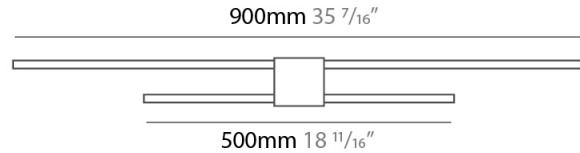

ORIZZONTE SURFACE

D43022- -

base number
Color   Finish
Temperature   Options

1. To build a product code in our configurator select the specify button on the base model # product page
2. To build a manual product code on this datasheet choose from the options listed below in blue font and add the suffix to the base model #

GENERAL

Series: Orizzonte
Brand: Icone
Division: Design
Mounting Type: Surface
Mounting Location: Wall
Subcategory: Picture Light

PHYSICAL

Shape: Rectangle
Length (mm): 900
Length (in): 35 ⁷/₁₆
Height (mm): 60
Height (in): 2 ³/₈
Extension (mm): 100
Extension (in): 3 ¹⁵/₁₆
Light Distribution: Direct / Indirect
Fixture Finish: WHI / CHR / BGD
Fixture Material: Brass

ELECTRICAL

Lamp Type: LED
Total Output Wattage (W): 15.36
Dimming: Non-Dimmable
Driver Included: Yes
Driver Location: Integrated
Driver Type: Constant Current - 120Vac
Driver Class: Class 2
Input Voltage (V): 120 - 277
Output Voltage (V): 12
Upon Request: (Not included - see components) Remote: 0-10Vdc dimming / Non-dimming 120/277Vac / Phase dimming 120Vac (ELV - Trailing Edge)

LED

Color Temperature (°K): 2700 / 3000
Nominal Lumen (lm): 1320
CRI: >90 CRI
Lamp Life (hrs): 50000

OPTICAL

RATINGS AND CERTIFICATIONS

Certified By: Certified for North American Standards
IP rating: IP20

PROJECT
TYPE
SPECIFIER
QUANTITY
DATE