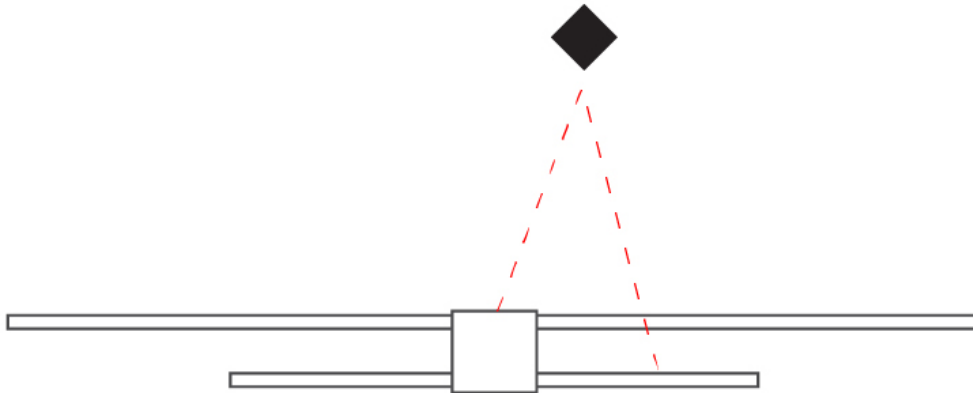

D43022-

PROJECT

TYPE

SPECIFIER

QUANTITY

DATE